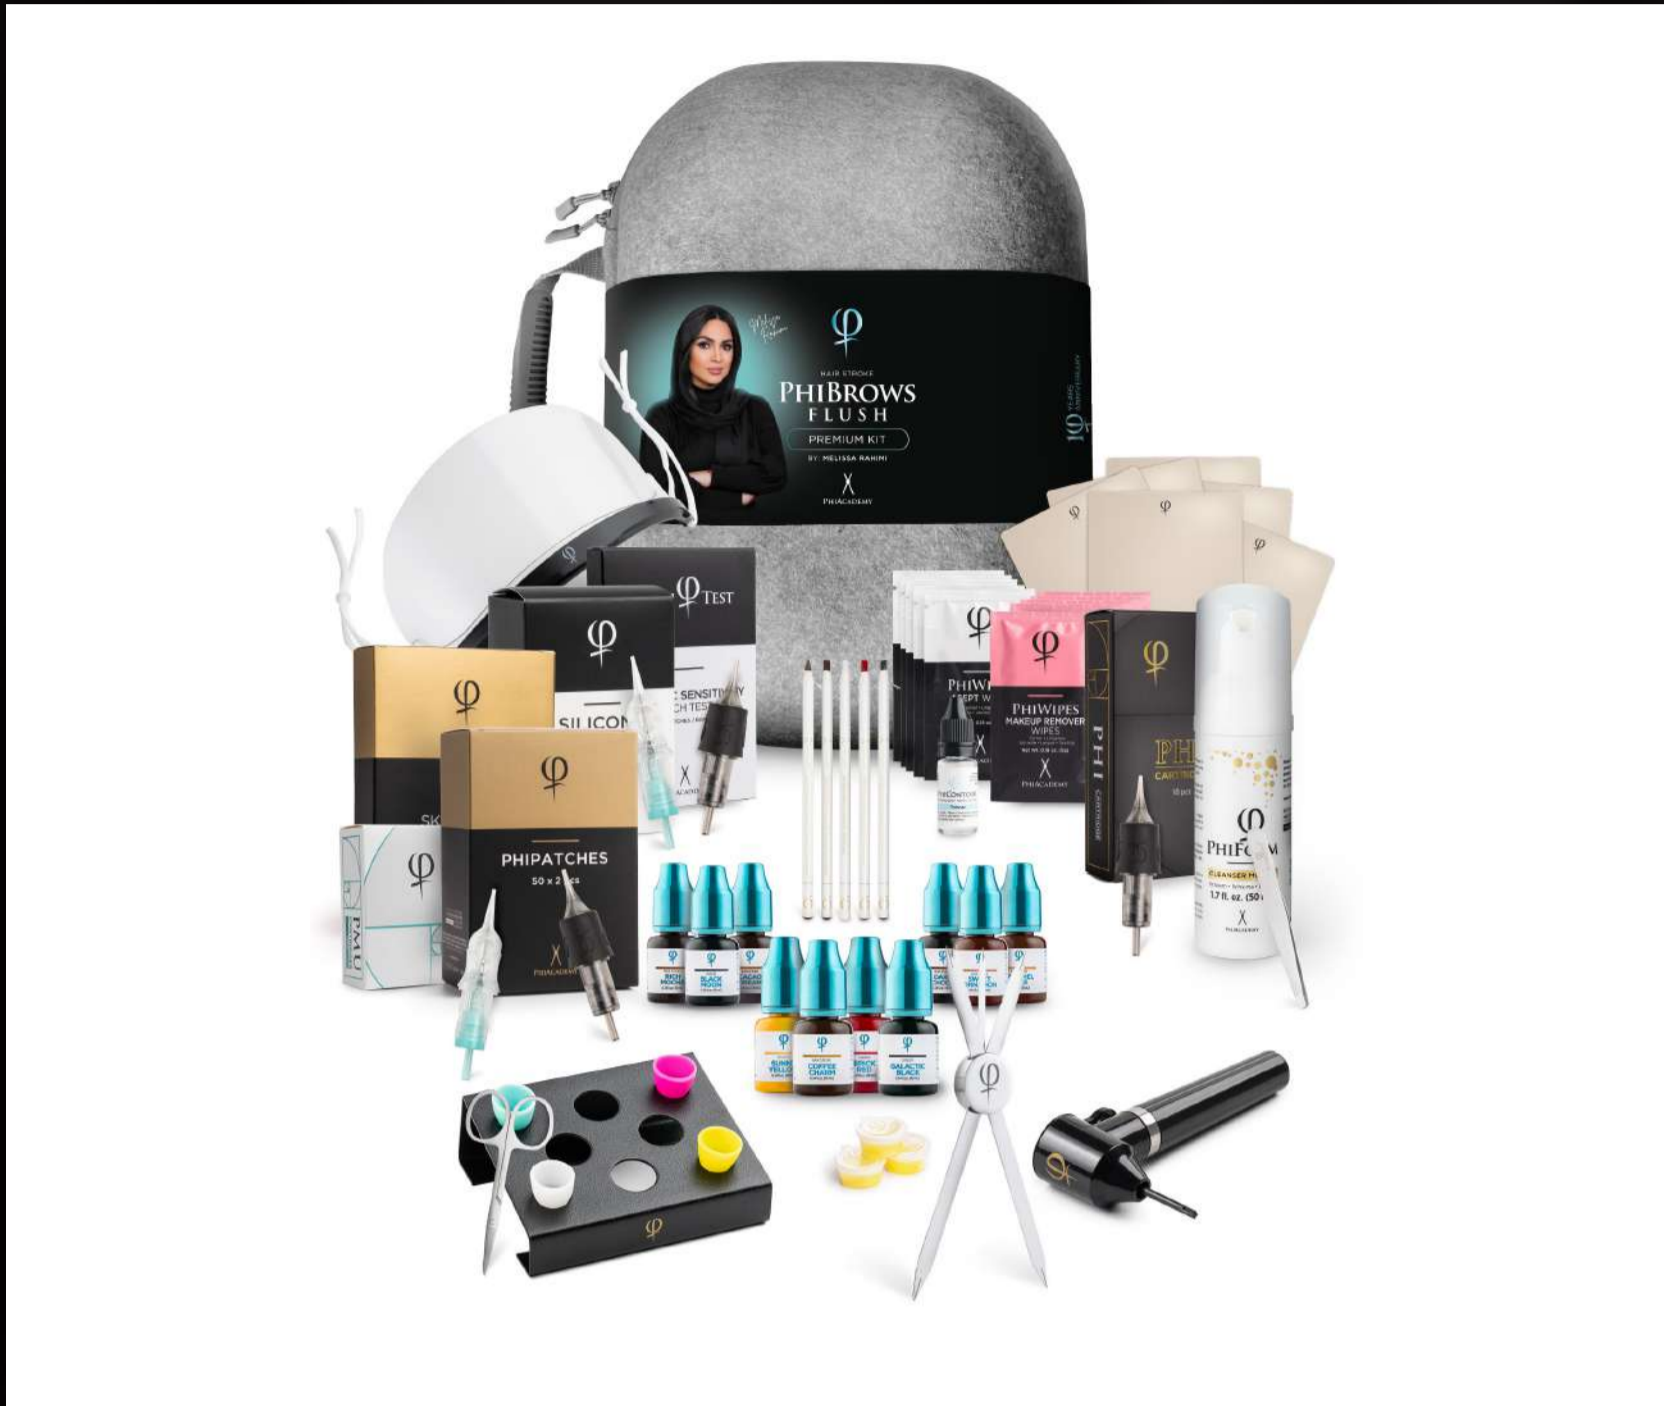

Premium Kit

Premium Kit

Rich Mocha PMU Hair Stroke Pigment 10mL | 1 pc.

Cacao Dream PMU Hair Stroke Pigment 10mL | 1 pc.

Dark Choco PMU Hair Stroke Pigment 10mL | 1 pc.

Sweet Cinnamon PMU Hair Stroke Pigment 10mL | 1 pc.

Caramel Cake PMU Hair Stroke Pigment 10mL | 1 pc.

Coffee Charm PMU Hair Stroke Pigment 10mL | 1 pc.

Sunny Yellow PMU Hair Stroke Pigment 10mL | 1 pc.

Brick Red PMU Hair Stroke Pigment 10mL | 1 pc.

Galactic Black PMU Hair Stroke Pigment 10 mL | 1 pc.

Black Moon PMU Mix Shader Pigment 10 mL | 1 pc.

PhiContour Thinner SUPER diluting liquid | 1 pc.

PhiMixer | 1 pc.

Shaping Pencil Deep Brown | 1 pc.

Shaping Pencil Soft Brown | 1 pc.

Shaping Pencil White | 1 pc.