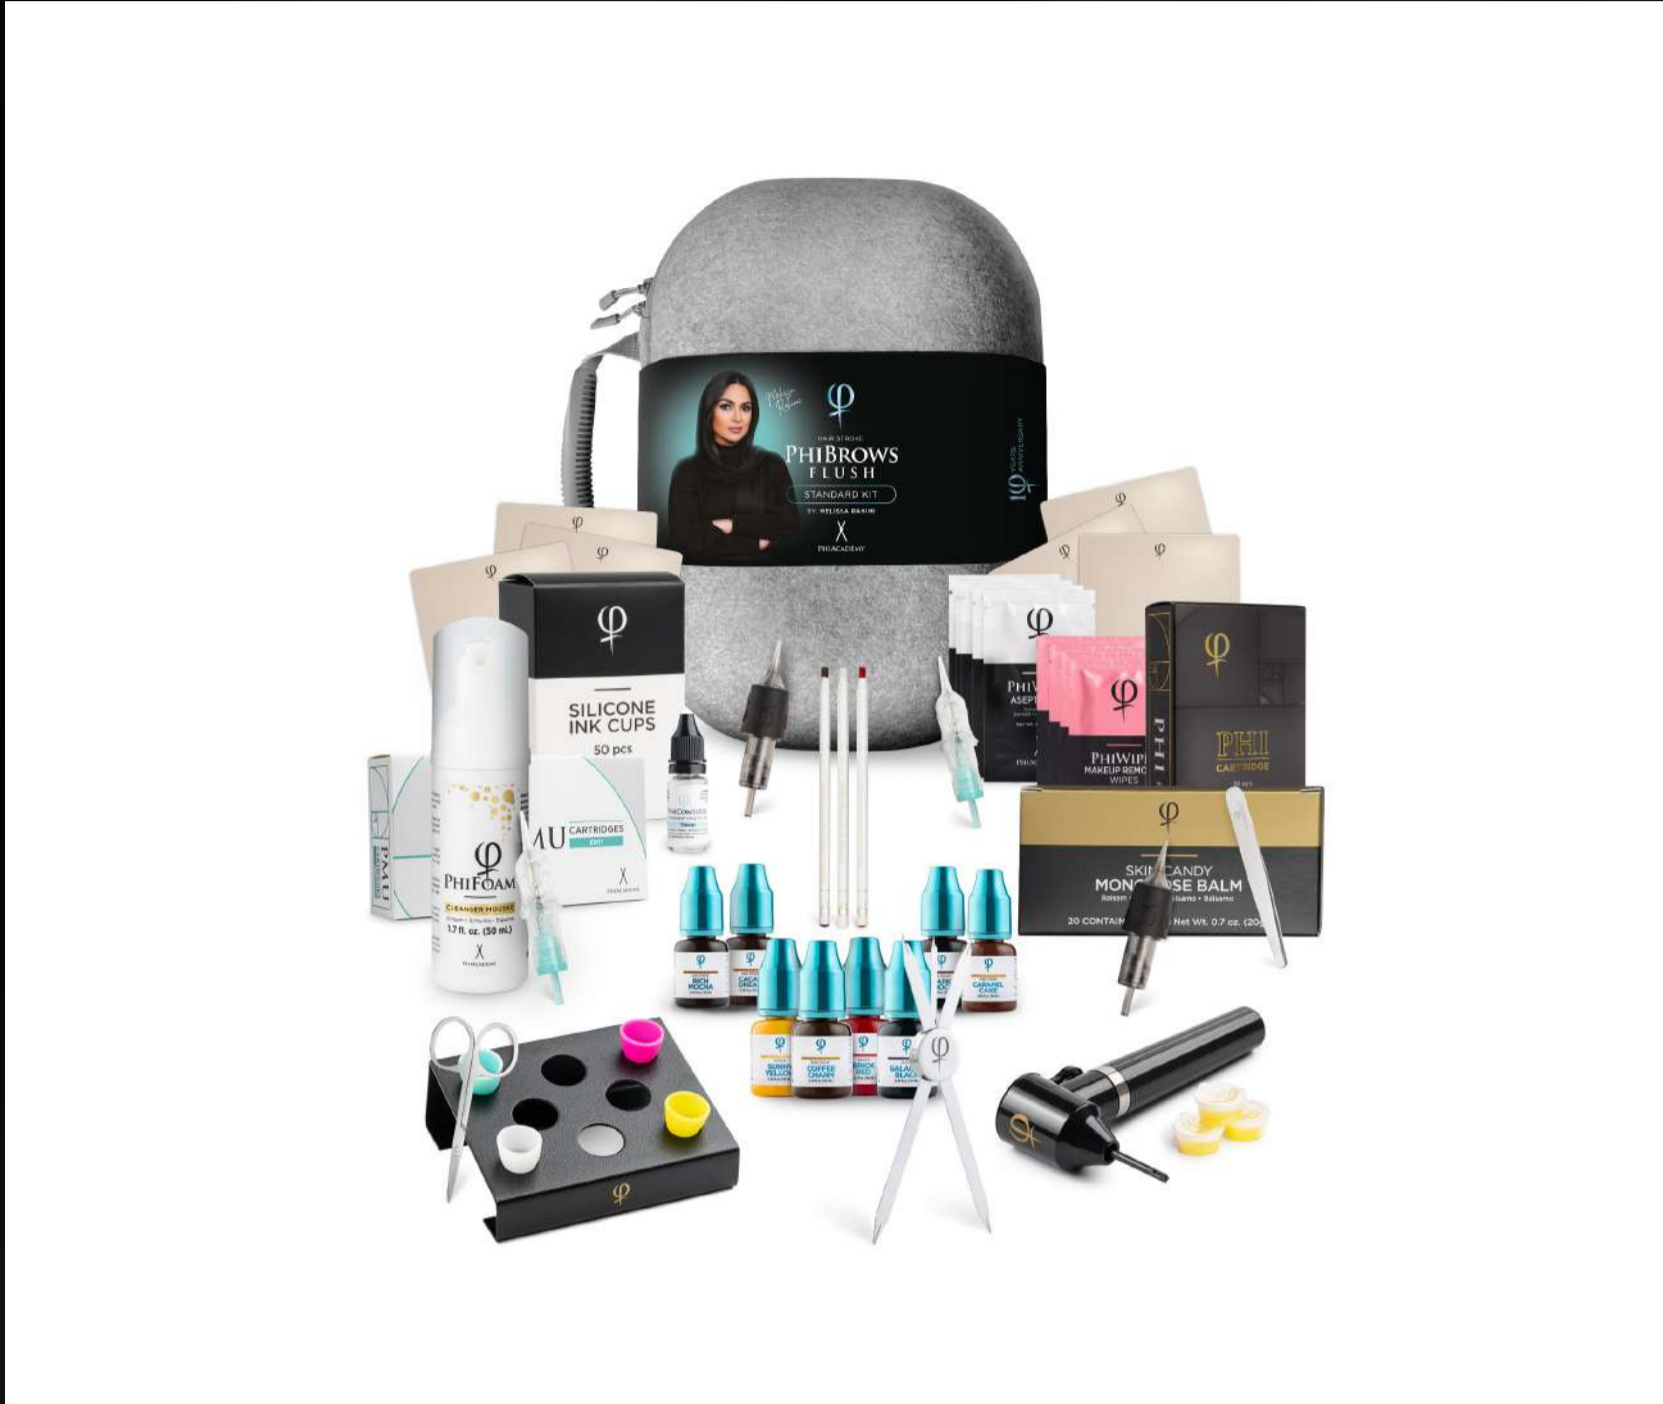

Standard Kit

Standard Kit

Rich Mocha PMU Hair Stroke Pigment 10mL | 1 pc.

Caramel Cake Hair Stroke Pigment 10 mL | 1 pc.

Coffee Charm Hair Stroke Pigment 10 mL | 1 pc.

Dark Choco PMU Hair Stroke Pigment 10mL | 1 pc.

Cacao Dream Hair Stroke Pigment 10 mL | 1 pc.

Sunny Yellow PMU Hair Stroke Pigment 10m | 1 pc.

Brick Red PMU Hair Stroke Pigment 10mL | 1 pc.

Galactic Black PMU Hair Stroke Pigment 10mL | 1 pc.

PhiContour Thinner SUPER diluting liquid 10mL | 1 pc.

PhiFoam 50 mL | 1 pc.

Silicone Ink Cups 50/1 | 1 pc.

Ink Cup Holder | 1 pc.

Skin Candy Monodose Balm 20/1 | 1 pc.

PhiBrows Scissors & Tweezers | 1 pc.

PMU Cartridges 0.30 3R, 5.5mm taper (EN17) 20/1 | 1 pc.